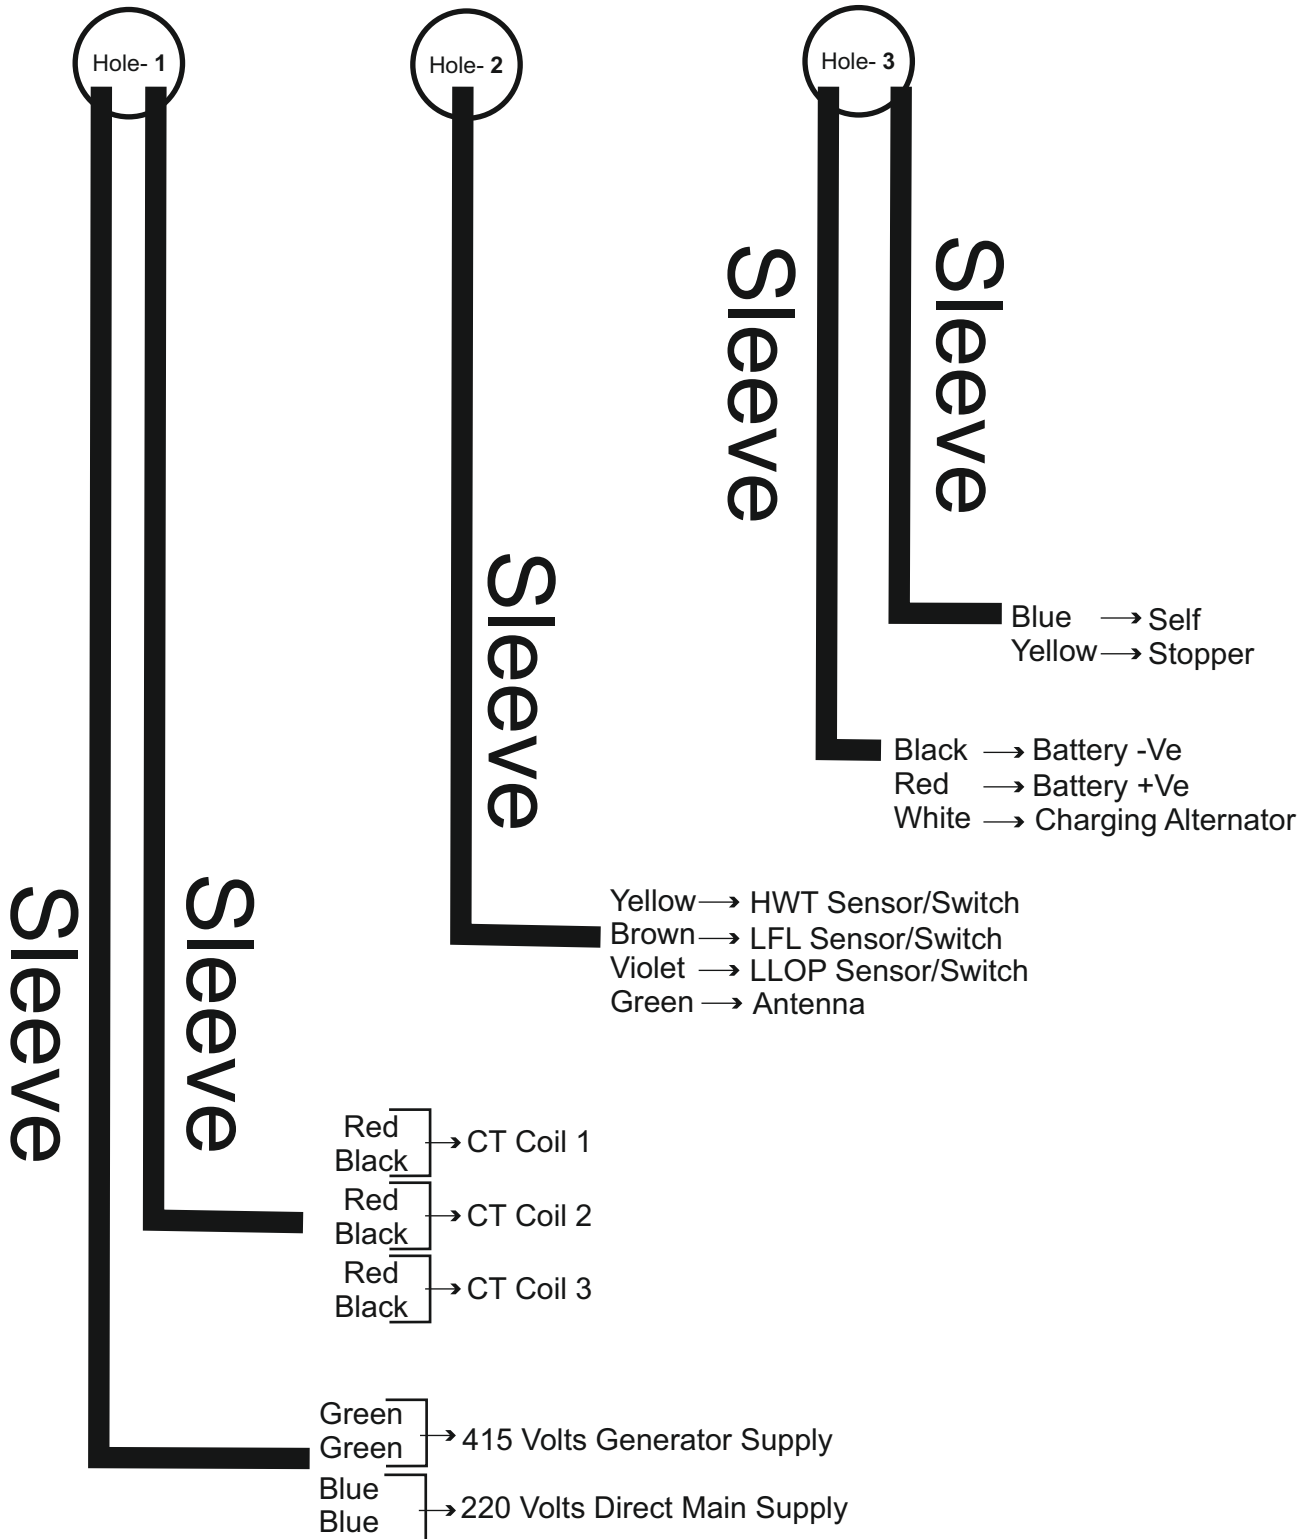

# Item Code: GC-3P(W)(Three Phase) Generator Control Panel

**Note:** Stopper को **Battery -ve** Direct देना भी जरूरी है ।